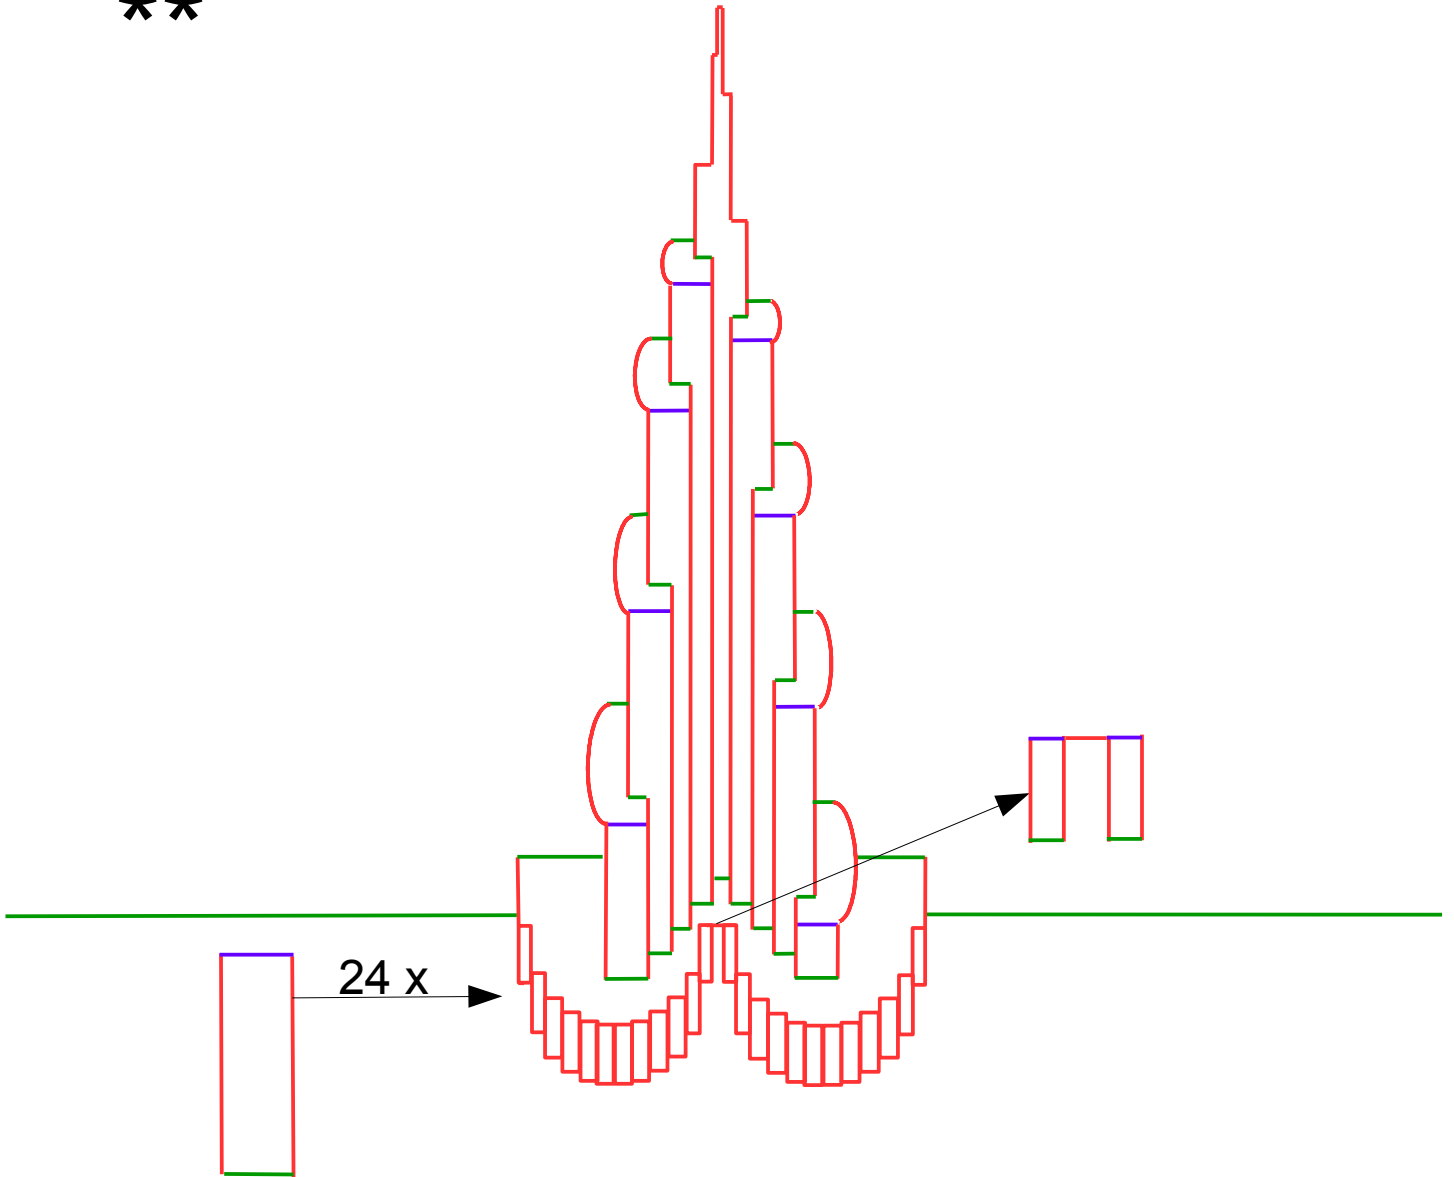

**

RED=cutting line

GREEN=valley fold(half cut on the backside)

PURPLE=mountain fold(half cut on the front side)

BURJ KHALIFA
THE TALLEST BUILDING IN THE
WORLD