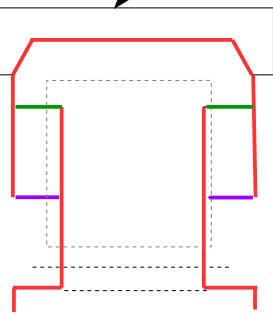

\*\*\*

50x

9x

9x

9x

9x

7x

7x

origami-popup.nl

RED=cutting line

GREEN=valley fold(half cut on the backside)

----- = half cut and perforate

PURPLE=mountain fold(half cut on the front side)

----- = half cut and perforate