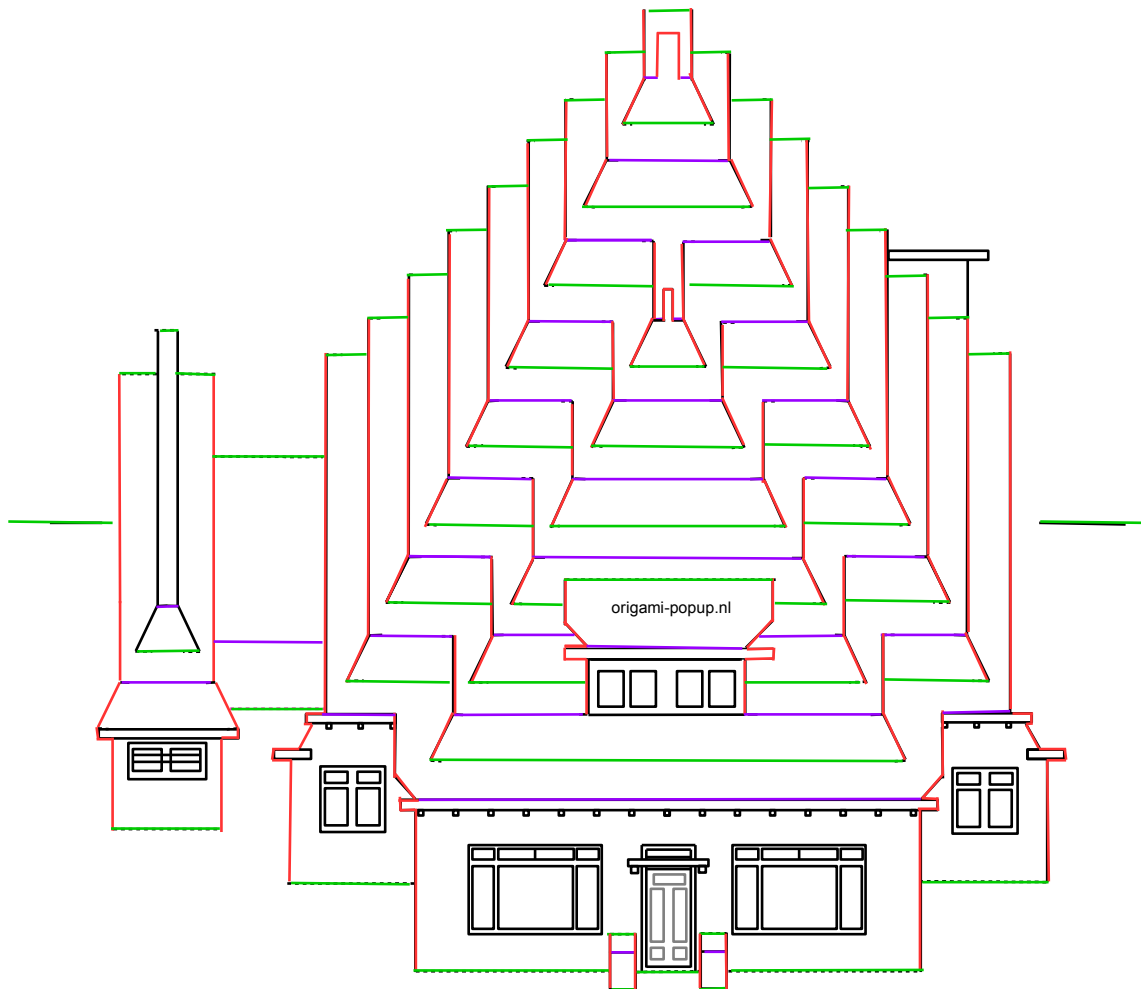

TF Bouwkunde Blij

Red line = cutting line

Green line = valley fold

Purple line = mountain fold